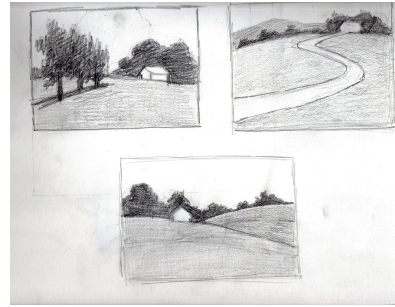

**Thursday 13th June 2024**  
**Painting together session**  
**Assembly Rooms - 2pm-4.30pm**

This week's optional theme is to create something from your imagination. With the use of thumbnail sketches plan out your sketch.

<https://www.visitmaldon.co.uk>

**Thursday 27th June 2024**  
**Painting outside, 10am - Maldon**

This week we will spend the day exploring Maldon. A great opportunity for plein air painting along Hythe Quay and the town itself.

**Thursday 25th July 2024**  
**Painting outside, 10am - Shotley, Suffolk**

This week we will spend the day exploring the Shotley Peninsula. A great opportunity for plein air painting with scenic views and landscapes between the Orwell and Stour rivers.